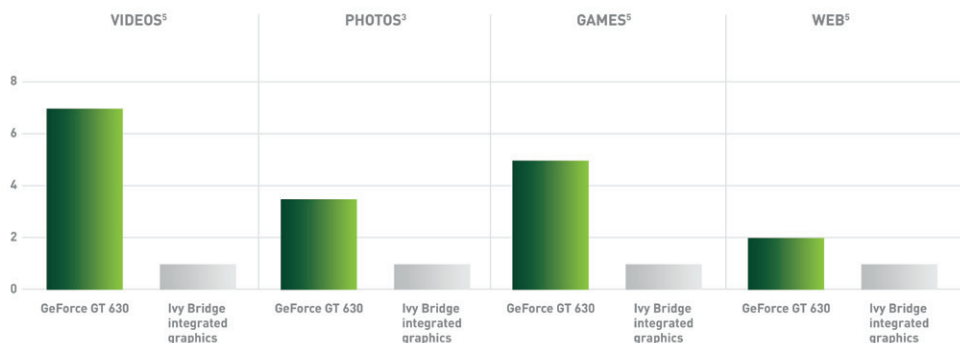

BEST-IN-CLASS PERFORMANCE