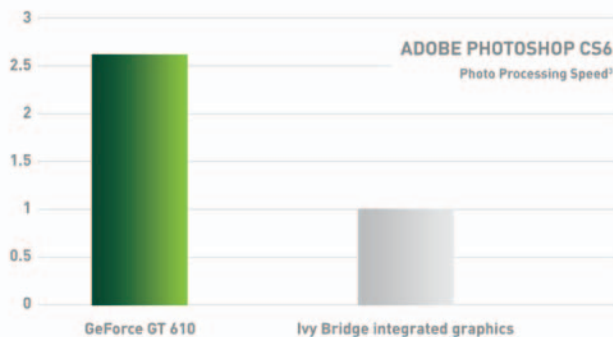

BEST-IN-CLASS PERFORMANCE